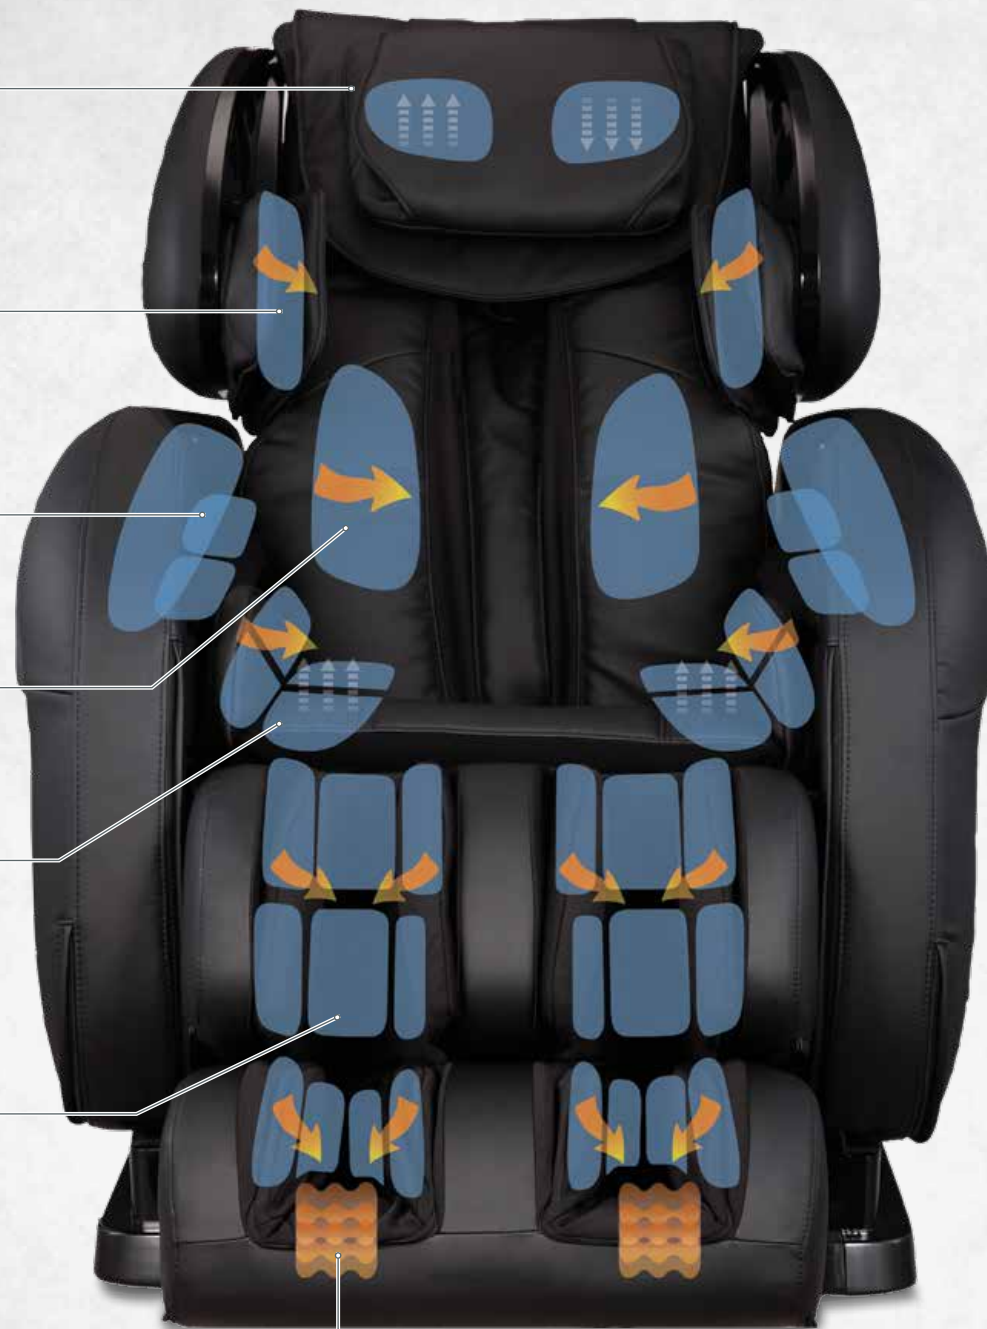

Arm and Wrist Airbags

Airbags along the wrists offer a soothing wave-like motion to promote circulation and refresh your arms.

Lower Waist Airbag

The deep, kneading motion of the 3-layer massage airbags are superior to the motion of human hands to promote circulation, leaving you feeling refreshed and renewed.

Lumbar and Buttock Airbag

The twisting motion of two powerful airbags are like the hands of a talented masseuse, providing you with an invigorating massage that rolls out tension and revives the buttocks and thighs.

Leg Airbag Massage

Each leg of the massage chair features 12 individual airbags that provide a gentle squeezing and kneading massage which reduces tension and stress throughout the muscles. The deep tissue massagers will increase blood circulation to the feet, making you feel healthier and revitalized.

Color Options

Black

Brown

Taupe

3D Massage Technology

The SmartChair X3 includes the most advanced 3D massage technology on the market. This means:

- Five 3D Intensity Levels: The massage rollers can be reduced to practically nothing, or to a powerful deep tissue massage.
- Auto-extend Neck Feature: The 3D system includes a sensor to detect where the user's neck lies. This allows the rollers to extend further for a stronger neck massage.
- New 3D Auto Programs: Enjoy a pulsating release of tension with the Deep Shiatsu program, gentle relaxation with the Healthy Breath program, or a renewing stretch with the Massage Extend program.