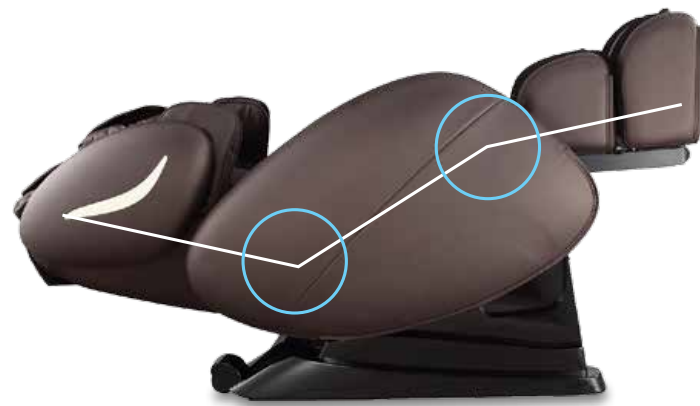

Immerse Yourself in Zero Gravity

Shown in inversion therapy position

The Benefits of Zero Gravity

Like the zero gravity astronauts experience in space, the Smart Chair provides a weightless experience to relieve tension, stress and muscle discomfort. With two zero gravity positions the experience promotes overall well-being, reducing your heart rate, lowering blood pressure, soothing stress, and calming both the body and mind for a one of a kind relaxation experience. The steady rhythmic massage soothes fatigued muscles, releases tension and restores a normal, steady heart rate by assisting in the transmission of oxygen-rich blood throughout your entire body.

Neck & Shoulders—Focuses on key muscle groups in the upper body area.

Waist & Spine—Focuses on key muscle groups in the lower body area.

- DIRECTION BUTTON:** In the menu, and in the auto mode, click up, down, left, and right buttons to choose functions, then click "OK" to confirm.
- HEAT:** Use this button to activate full lumbar heat during your massage. Heat can be activated in all manual and automated programs.
- AIRBAG BUTTON:** Push this button to change air bag pressure. See airbag level on screen to adjust.
- FEET ADJUST:** Use these buttons to adjust your desired foot rest position.
- 3D MASSAGE:** Use this button to choose your desired intensity of the rollers on your back. Have the massage be at deep tissue as you want or as soft as you please.
- BACK ADJUST:** Use these buttons to choose your desired back rest position.