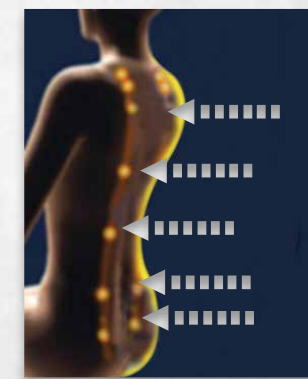

Conforming to Your Body's Natural Shape

Your spine's natural "S" curve bears the brunt of everyday stress and tension that can lead to pain, numbness and an increased heart rate. The massage rollers follow a unique slide rail to conform to the natural shape of your spine to soothe stress, alleviate tension and provide long-lasting comfort.

Deep Pressure Massage Along the Spine

Vast bundles of nerves along the spine retain tension and cause stiffness and fatigue. Sink into deep relaxation with long, pressurized massage strokes from the cervical spine all the way through the lumbar region in long, continuous strokes. In just 20 minutes a day, you'll experience a new sense of well being.