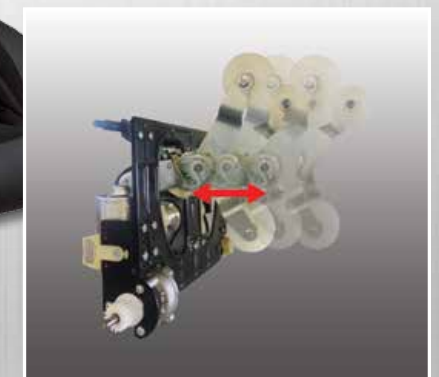

COMPATIBLE WITH

Exclusive New 3D Technology

Control your chair using our exclusive app available for Apple® and Android™