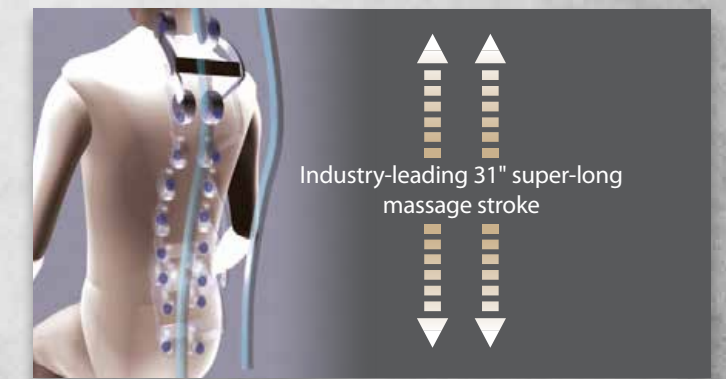

Conforming to Your Body's Natural Shape

Your spine's natural "S" curve bears the brunt of everyday stress and tension that can lead to pain, numbness and an increased heart rate. The massage rollers follow a unique slide rail to conform to the natural shape of your spine to soothe stress, alleviate tension and provide long-lasting comfort.

Deep Pressure Massage Along the Spine

Vast bundles of nerves along the spine retain tension and cause stiffness and fatigue. Sink into deep relaxation with long, pressurized massage strokes from the cervical spine all the way through the lumbar region in long, continuous strokes. In just 20 minutes a day, you'll experience a new sense of well being.