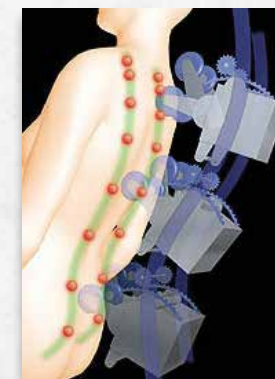

Conforming to Your Body's Natural Shape

Your spine's natural "S" curve bears the brunt of everyday stress and tension that can lead to pain, numbness and an increased heart rate. The massage rollers follow a unique slide rail to conform to the natural shape of your spine to soothe stress, alleviate tension and provide long-lasting comfort.

Deep Pressure Massage Along the Spine

Vast bundles of nerves along the spine retain tension and cause stiffness and fatigue. Sink into deep relaxation with long, pressurized massage strokes from the cervical spine all the way through the lumbar region in long, continuous strokes. In just 20 minutes a day, you'll experience a new sense of well being.